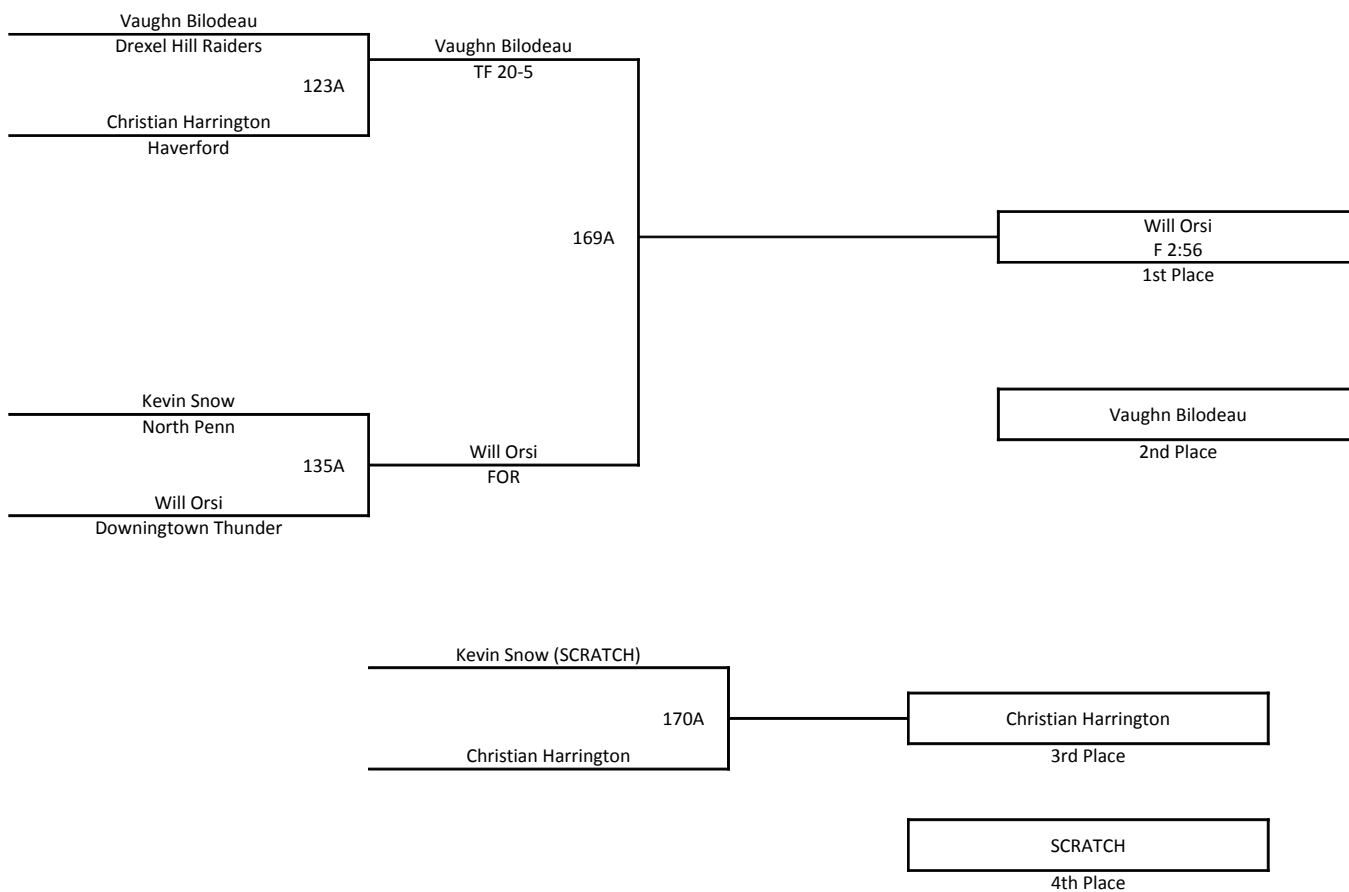

**Bantam 45 lbs**

Midget 70 lbs

Junior 90 lbs

Junior 102 lbs

Junior 120 lbs